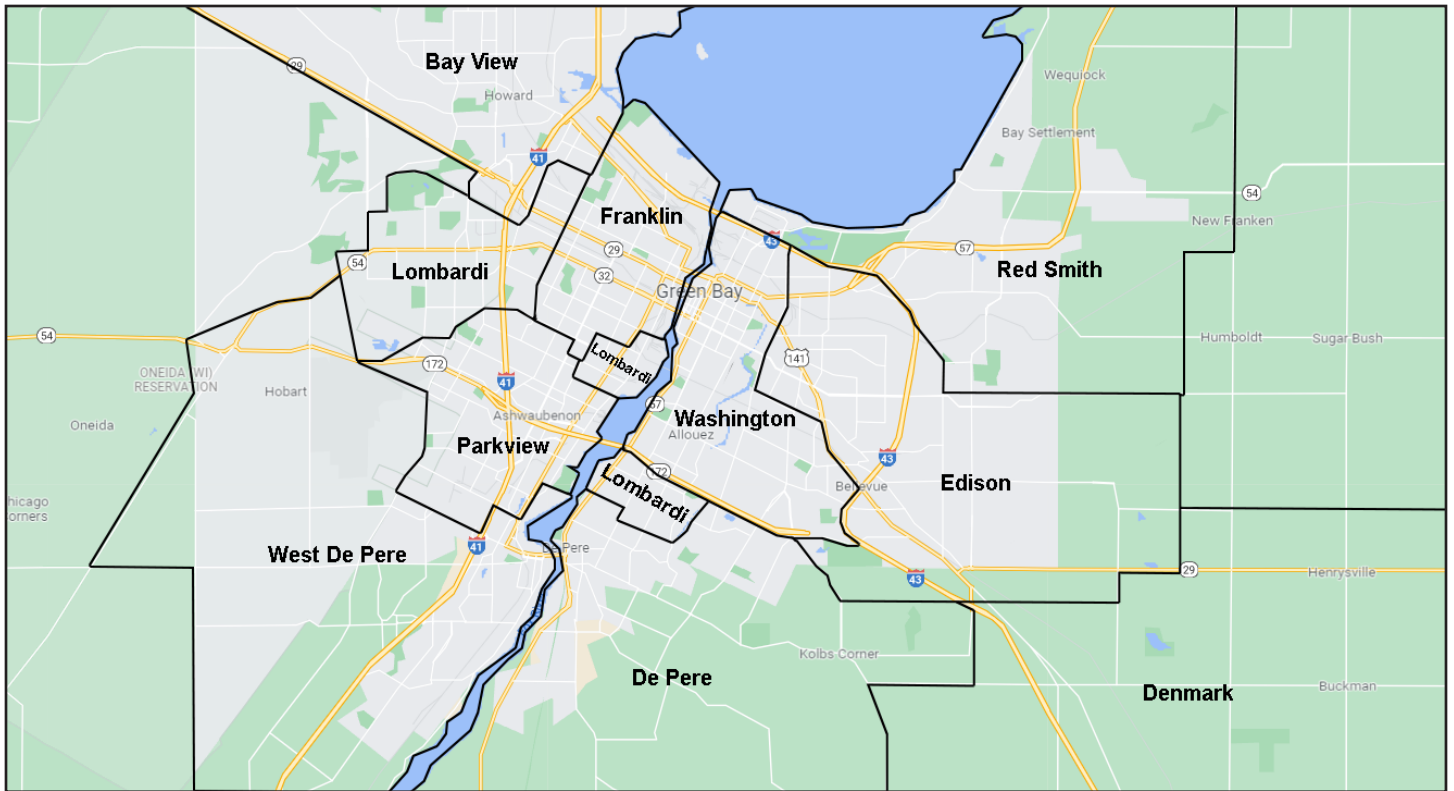

## Public Elementary School Map

**AREA SHARED BY:**

Howard Elementary, Keller Elementary & Kennedy Elementary

**AREA SHARED BY:**

Lincoln Elementary & Fort Howard Elementary

**AREA SHARED BY:**

Aldo Leopold Elementary, Howe Elementary & Webster Elementary

**AREA SHARED BY:**

Danz Elementary, Martin Elementary & Mcauliffe Elementary

### SCHOOLS LISTED

Aldo Leopold Community School K-8, Baird Elementary, Bay Harbor Elementary, Beaumont Elementary, Chappell Elementary, Cormier School, Danz Elementary, Denmark Elementary Dickinson Elementary, Doty Elementary, Eisenhower Elementary, Elmore Elementary, Forest Glen Elementary, Fort Howard Elementary, Hemlock Creek Elementary, Heritage Elementary, Hillcrest Elementary, Howard Elementary, Howe Elementary, Jackson Elementary, Jefferson Elementary, Keller Elementary, Kennedy Elementary, King Elementary, Langlade Elementary, Lincoln Elementary, Macarthur Elementary, Martin Elementary, Mcauliffe Elementary, Meadowbrook Elementary, Nicolet Elementary, Pioneer Elementary, Red Smith K-8 Elementary, Sullivan Elementary, Susie C Altmayer Elementary, Tank Elementary, Valley View Elementary, Webster Elementary, Westwood Elementary, Wequiock Elementary, Wilder Elementary

## Public Middle School Map