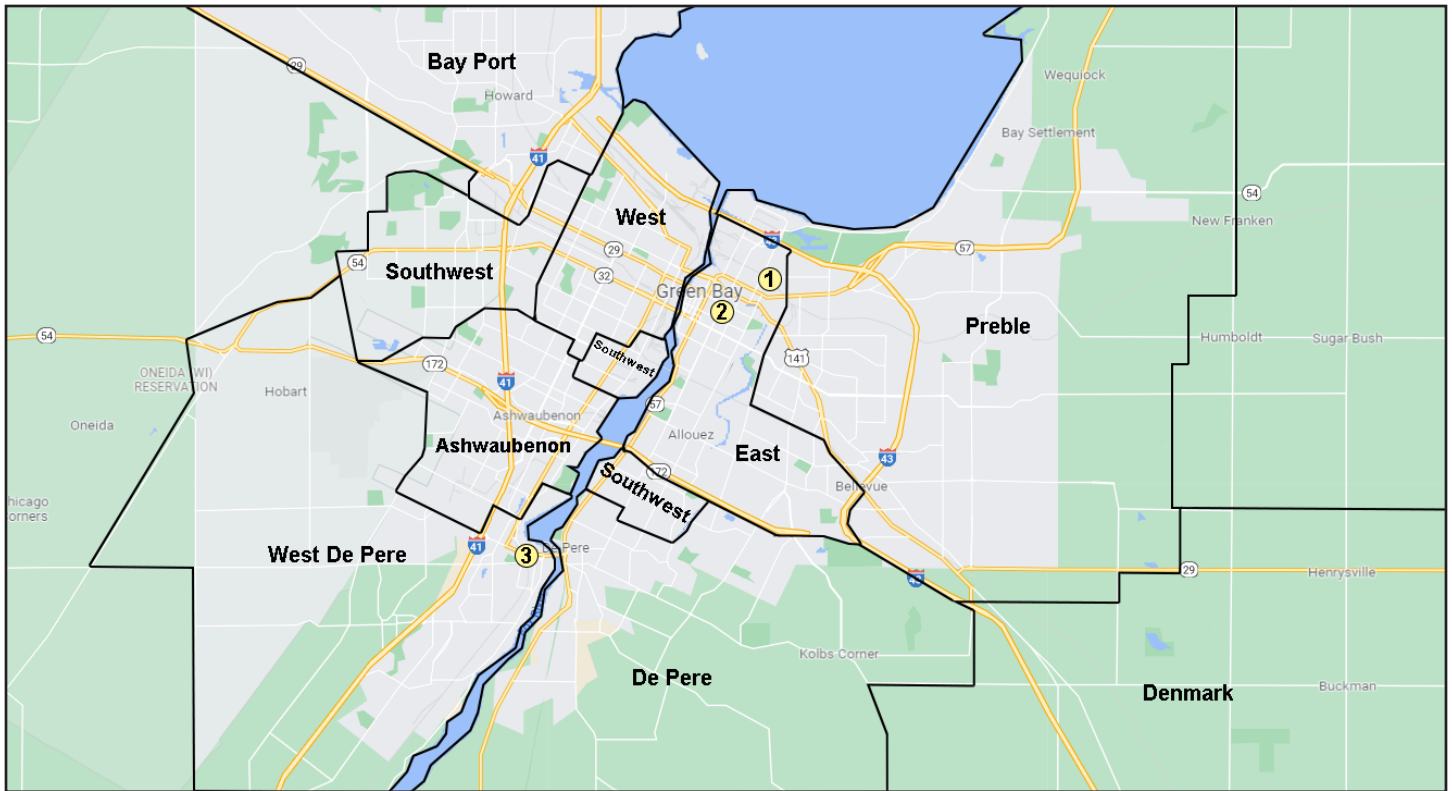

Public High School Map

GRADES 9 - 12

Ashwaubenon High
Bay Port High
Denmark High
De Pere High
East High
Preble High
Pulaski High
Southwest High
West De Pere High
West High

VARIOUS

- 1 **John Dewey Academy of Learning**
  Grades 6 - 12
- 2 **Northeast Wisconsin School of Innovation**
  Grades 7 - 12
- 3 **Phantom Knight School of Opportunity**
  Grades 8 - 12

The information above is an estimation of attendance information.
Please contact the schools for most the up to date information.